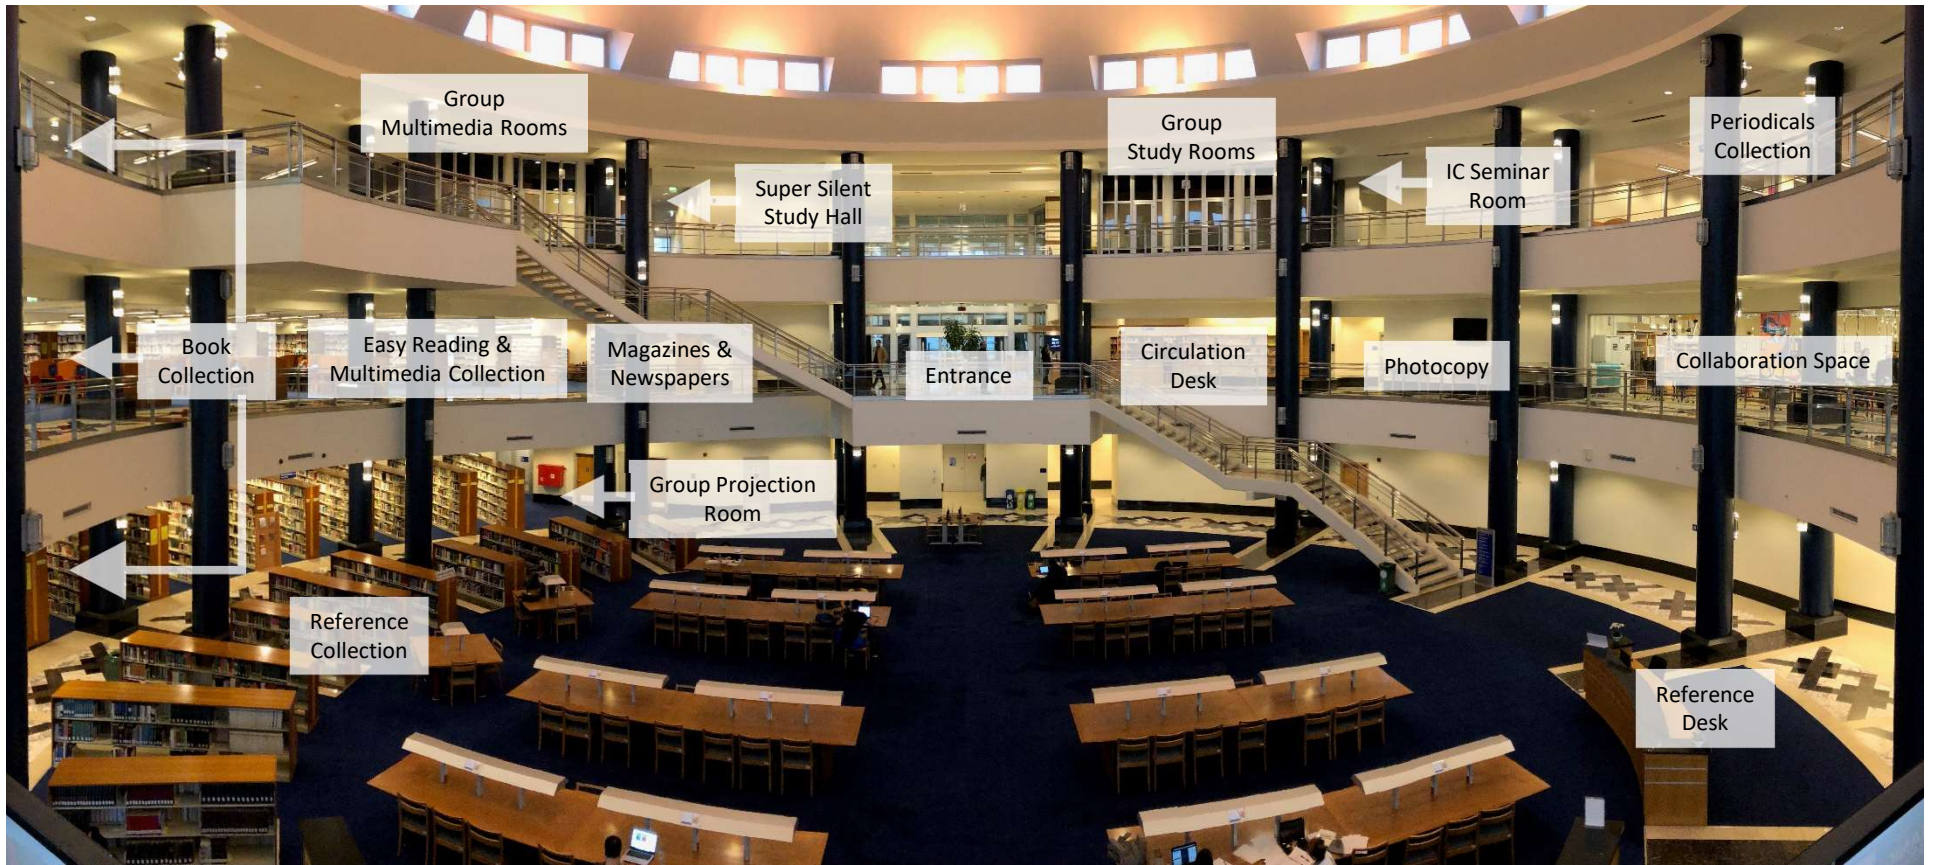

to **cooperate** with the other institutions at the national and international levels

We are...

Location

Working hours

Weekdays
8:30-17:00

Book Collection

> 350.000

General