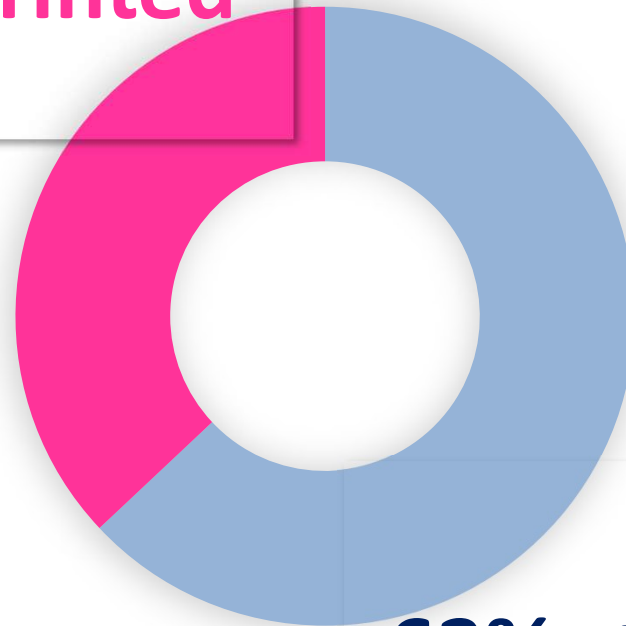

to **cooperate** with the other institutions at the national and international levels

We are...

Location

Working hours

Weekdays
8:30-17:00

Book Collection

> 350.000

General

Reserve

Reference

Rare

Easy Readers

37% printed

63% electronic

Basic Intermediate

Upper-intermediate